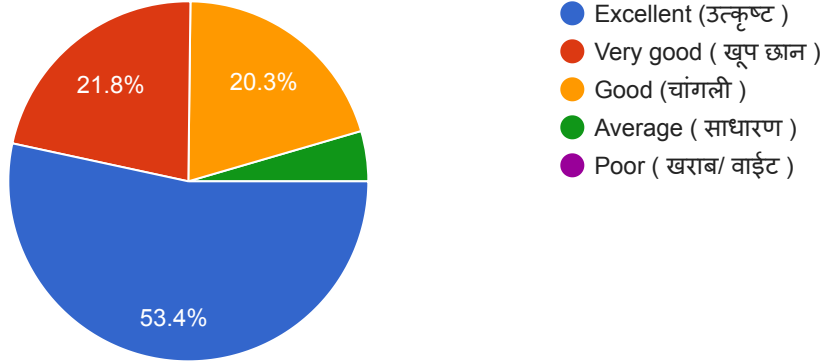

Admission Process (महाविद्यालयातील प्रवेश प्रक्रिया)

133 responses