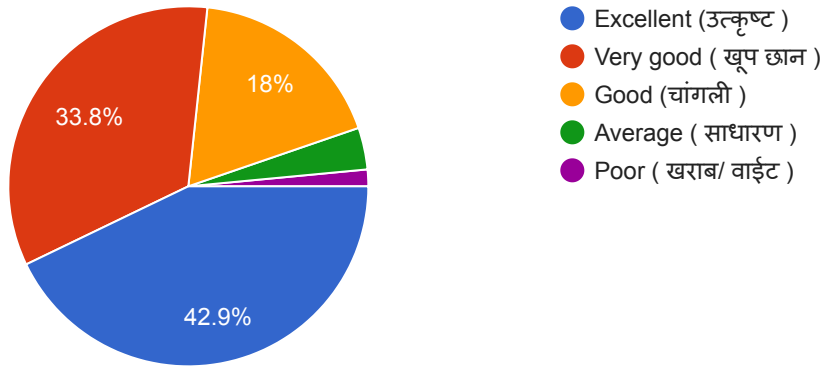

Discipline in the College (महाविद्यालयातील शिस्त)

133 responses